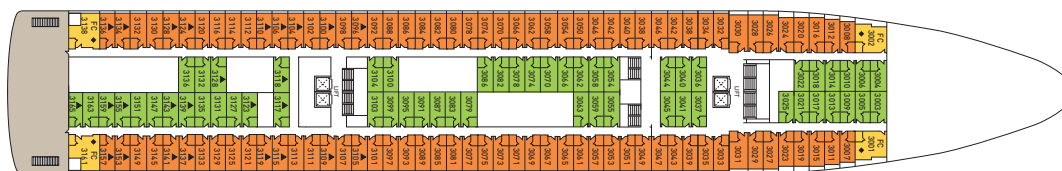

Celestyal Odyssey

Deck Plan

-  = with bath tub
- FC** = Family cabin with 2 lower beds and sofa bed that opens to double bed (only 4 cab. Cat: XD)
-  = 2 lower beds and 1 upper
-  * = can accommodate disabled passengers
-  ◆ = most (double) cabins have 2 lower beds that convert to Queen size double bed

DECK - HELIOS

DECK - APOLLON

DECK - SELENE

DECK - VENUS

DECK - DIONYSSOS

DECK - NEPTUNE

Category	Deck	Description	Number of cabins
Inside Cabins			
IB	NEPTUNE	2 lower beds, bathroom with shower	9
ID	DIONYSSOS	2 lower beds, 3rd berth, bathroom with shower	57
IE	VENUS	2 lower beds, 3rd berth, bathroom with shower	52
IF	VENUS, SELENE	2 lower beds, bathroom with shower	4
Outside Cabins			
XBD	SELENE	2 lower beds, bathroom with shower (obstructed view)	22
XB	NEPTUNE	2 lower beds, 3rd berth, bathroom with shower	28
XC	DIONYSSOS	2 lower beds, 3rd berth, bathroom with shower	96
XD	DIONYSSOS	2 lower beds, sofa bed, bathroom with shower	4
XE	VENUS, SELENE	2 lower beds, 3rd berth, bathroom with shower	98
XF	VENUS	2 lower beds, bathroom with shower	20
Suites			
SJ Junior Suite	SELENE	2 lower beds, bathroom with bathtub	4
SB Balcony Suite	SELENE	2 lower beds, bathroom with bathtub, balcony	12
SG Grand Suite	HELIOS	2 lower beds, bathroom with bathtub, living room & balcony	12

SHIP SPECIFICATIONS

Tonnage	25,000 tons
Length	180 m
Beam	26 m
Draft	7 m
Maximum Cruising Speed	28 knots
Stabilizers	yes
Air Conditioning Throughout	yes
Outside Deck Space	2,800 m ²
Passenger Decks	6
Pool Area	700 m ²
Swimming Pool	1

PUBLIC & ACCOMMODATION CAPACITIES

Lounge Area	380 seats
Main Dining Deck 5	470 seats
Garden Lounge Deck 6	210 seats
Outside Dining Area Deck 6	110 seats
Sky Lounge Disco	138 seats
Piano Bar Area	104 seats
Passenger Capacity	836
Crew Capacity	360