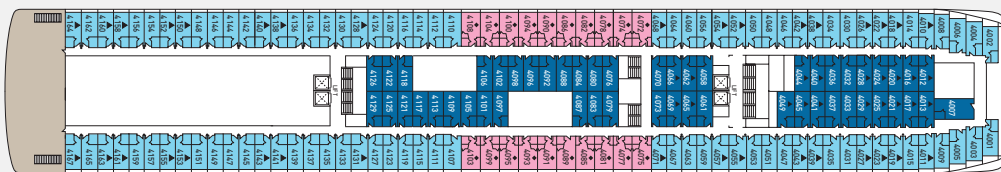

Celestyal Odyssey

Deck Plan

-  = with bath tub
- FC** = Family cabin with 2 lower beds and sofa bed that opens to double bed (only 4 cab. Cat: XD)
-  = 2 lower beds and 1 upper
-  * = can accommodate disabled passengers
-  ◆ = most (double) cabins have 2 lower beds that convert to Queen size double bed

DECK - HELIOS

DECK - APOLLON

DECK - SELENE

DECK - VENUS

DECK - DIONYSSOS

DECK - NEPTUNE

Category	Deck	Description	Number of cabins
Inside Cabins			
IB	NEPTUNE	2 lower beds, bathroom with shower	9
ID	DIONYSSOS	2 lower beds, 3rd berth, bathroom with shower	57
IE	VENUS	2 lower beds, 3rd berth, bathroom with shower	52
IF	VENUS, SELENE	2 lower beds, bathroom with shower	4
Outside Cabins			
XBD	SELENE	2 lower beds, bathroom with shower (obstructed view)	22
XB	NEPTUNE	2 lower beds, 3rd berth, bathroom with shower	28
XC	DIONYSSOS	2 lower beds, 3rd berth, bathroom with shower	96
XD	DIONYSSOS	2 lower beds, sofa bed, bathroom with shower	4
XE	VENUS, SELENE	2 lower beds, 3rd berth, bathroom with shower	98
XF	VENUS	2 lower beds, bathroom with shower	20
Suites			
SJ Junior Suite	SELENE	2 lower beds, bathroom with bathtub	4
SB Balcony Suite	SELENE	2 lower beds, bathroom with bathtub, balcony	12
SG Grand Suite	HELIOS	2 lower beds, bathroom with bathtub, living room & balcony	12

SHIP SPECIFICATIONS

Tonnage	25,000 tons
Length	180 m
Beam	26 m
Draft	7 m
Maximum Cruising Speed	28 knots
Stabilizers	yes
Air Conditioning Throughout	yes
Outside Deck Space	2,800 m ²
Passenger Decks	6
Pool Area	700 m ²
Swimming Pool	1

PUBLIC & ACCOMMODATION CAPACITIES

Lounge Area	380 seats
Main Dining Deck 5	470 seats
Garden Lounge Deck 6	210 seats
Outside Dining Area Deck 6	110 seats
Sky Lounge Disco	138 seats
Piano Bar Area	104 seats
Passenger Capacity	836
Crew Capacity	360