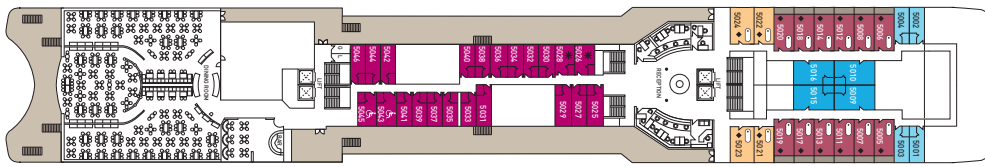

Celestyal Odyssey

Deck Plan

-  = with bath tub
- FC** = Family cabin with 2 lower beds and sofa bed that opens to double bed (only 4 cab. Cat: XD)
-  = 2 lower beds and 1 upper
-  * = can accommodate disabled passengers
-  ◆ = most (double) cabins have 2 lower beds that convert to Queen size double bed

DECK - HELIOS

DECK - APOLLON

DECK - SELENE

DECK - VENUS

DECK - DIONYSSOS

DECK - NEPTUNE

Category	Deck	Description	Number of cabins
Inside Cabins			
IB	NEPTUNE	2 lower beds, bathroom with shower	9
ID	DIONYSSOS	2 lower beds, 3rd berth, bathroom with shower	57
IE	VENUS	2 lower beds, 3rd berth, bathroom with shower	52
IF	VENUS, SELENE	2 lower beds, bathroom with shower	4
Outside Cabins			
XBD	SELENE	2 lower beds, bathroom with shower (obstructed view)	22
XB	NEPTUNE	2 lower beds, 3rd berth, bathroom with shower	28
XC	DIONYSSOS	2 lower beds, 3rd berth, bathroom with shower	96
XD	DIONYSSOS	2 lower beds, sofa bed, bathroom with shower	4
XE	VENUS, SELENE	2 lower beds, 3rd berth, bathroom with shower	98
XF	VENUS	2 lower beds, bathroom with shower	20
Suites			
SJ Junior Suite	SELENE	2 lower beds, bathroom with bathtub	4
SB Balcony Suite	SELENE	2 lower beds, bathroom with bathtub, balcony	12
SG Grand Suite	HELIOS	2 lower beds, bathroom with bathtub, living room & balcony	12

SHIP SPECIFICATIONS

Tonnage	25,000 tons
Length	180 m
Beam	26 m
Draft	7 m
Maximum Cruising Speed	28 knots
Stabilizers	yes
Air Conditioning Throughout	yes
Outside Deck Space	2,800 m ²
Passenger Decks	6
Pool Area	700 m ²
Swimming Pool	1

PUBLIC & ACCOMMODATION CAPACITIES

Lounge Area	380 seats
Main Dining Deck 5	470 seats
Garden Lounge Deck 6	210 seats
Outside Dining Area Deck 6	110 seats
Sky Lounge Disco	138 seats
Piano Bar Area	104 seats
Passenger Capacity	836
Crew Capacity	360