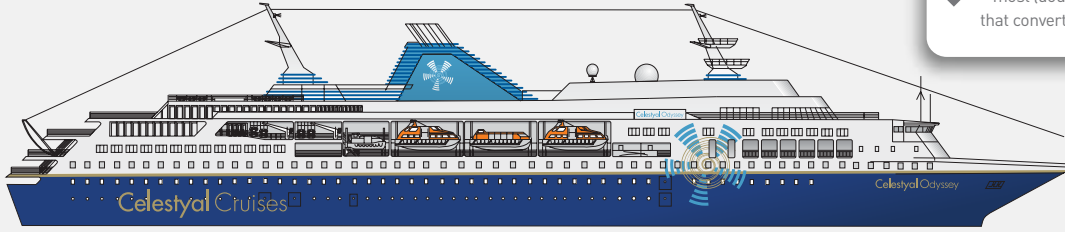

Celestyal Odyssey

Deck Plan

-  = with bath tub
- FC** = Family cabin with 2 lower beds and sofa bed that opens to double bed (only 4 cab. Cat: XD)
-  = 2 lower beds and 1 upper
-  * = can accommodate disabled passengers
-  ◆ = most (double) cabins have 2 lower beds that convert to Queen size double bed

SHIP SPECIFICATIONS

Tonnage	25,000 tons
Length	180 m
Beam	26 m
Draft	7 m
Maximum Cruising Speed	28 knots
Stabilizers	yes
Air Conditioning Throughout	yes
Outside Deck Space	2,800 m ²
Passenger Decks	6
Pool Area	700 m ²
Swimming Pool	1