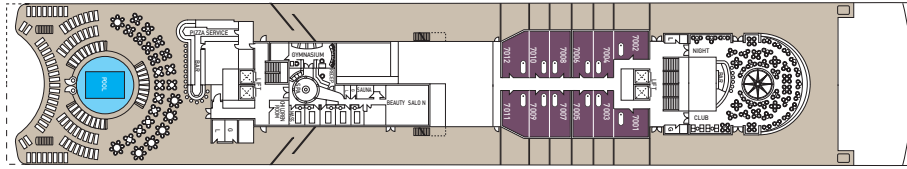

Celestyal Odyssey

Deck Plan

-  = with bath tub
- FC** = Family cabin with 2 lower beds and sofa bed that opens to double bed (only 4 cab. Cat: XD)
-  = 2 lower beds and 1 upper
-  * = can accommodate disabled passengers
-  ◆ = most (double) cabins have 2 lower beds that convert to Queen size double bed

DECK - HELIOS

DECK - APOLLON

DECK - SELENE

DECK - VENUS

DECK - DIONYSSOS

DECK - NEPTUNE

Category	Deck	Description	Number of cabins
Inside Cabins			
IB	NEPTUNE	2 lower beds, bathroom with shower	9
ID	DIONYSSOS	2 lower beds, 3rd berth, bathroom with shower	57
IE	VENUS	2 lower beds, 3rd berth, bathroom with shower	52
IF	VENUS, SELENE	2 lower beds, bathroom with shower	4
Outside Cabins			
XBD	SELENE	2 lower beds, bathroom with shower (obstructed view)	22
XB	NEPTUNE	2 lower beds, 3rd berth, bathroom with shower	28
XC	DIONYSSOS	2 lower beds, 3rd berth, bathroom with shower	96
XD	DIONYSSOS	2 lower beds, sofa bed, bathroom with shower	4
XE	VENUS, SELENE	2 lower beds, 3rd berth, bathroom with shower	98
XF	VENUS	2 lower beds, bathroom with shower	20
Suites			
SJ Junior Suite	SELENE	2 lower beds, bathroom with bathtub	4
SB Balcony Suite	SELENE	2 lower beds, bathroom with bathtub, balcony	12
SG Grand Suite	HELIOS	2 lower beds, bathroom with bathtub, living room & balcony	12

SHIP SPECIFICATIONS

Tonnage	25,000 tons
Length	180 m
Beam	26 m
Draft	7 m
Maximum Cruising Speed	28 knots
Stabilizers	yes
Air Conditioning Throughout	yes
Outside Deck Space	2,800 m ²
Passenger Decks	6
Pool Area	700 m ²
Swimming Pool	1

PUBLIC & ACCOMMODATION CAPACITIES

Lounge Area	380 seats
Main Dining Deck 5	470 seats
Garden Lounge Deck 6	210 seats
Outside Dining Area Deck 6	110 seats
Sky Lounge Disco	138 seats
Piano Bar Area	104 seats
Passenger Capacity	836
Crew Capacity	360