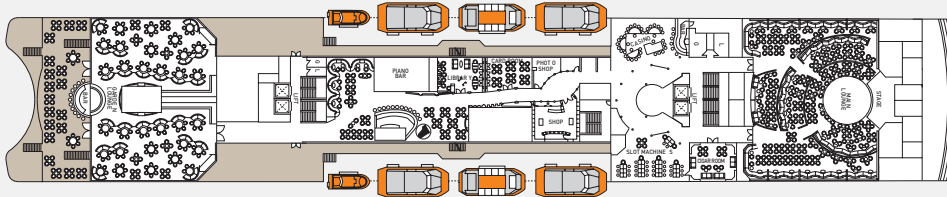

Celestyal Odyssey

Deck Plan

-  = with bath tub
- FC** = Family cabin with 2 lower beds and sofa bed that opens to double bed (only 4 cab. Cat: XD)
-  = 2 lower beds and 1 upper
-  * = can accommodate disabled passengers
-  ◆ = most (double) cabins have 2 lower beds that convert to Queen size double bed

DECK - HELIOS

DECK - APOLLON

DECK - SELENE

DECK - VENUS

DECK - DIONYSSOS

DECK - NEPTUNE

Category	Deck	Description	Number of cabins
Inside Cabins			
IB	NEPTUNE	2 lower beds, bathroom with shower	9
ID	DIONYSSOS	2 lower beds, 3rd berth, bathroom with shower	57
IE	VENUS	2 lower beds, 3rd berth, bathroom with shower	52
IF	VENUS, SELENE	2 lower beds, bathroom with shower	4
Outside Cabins			
XBD	SELENE	2 lower beds, bathroom with shower (obstructed view)	22
XB	NEPTUNE	2 lower beds, 3rd berth, bathroom with shower	28
XC	DIONYSSOS	2 lower beds, 3rd berth, bathroom with shower	96
XD	DIONYSSOS	2 lower beds, sofa bed, bathroom with shower	4
XE	VENUS, SELENE	2 lower beds, 3rd berth, bathroom with shower	98
XF	VENUS	2 lower beds, bathroom with shower	20
Suites			
SJ Junior Suite	SELENE	2 lower beds, bathroom with bathtub	4
SB Balcony Suite	SELENE	2 lower beds, bathroom with bathtub, balcony	12
SG Grand Suite	HELIOS	2 lower beds, bathroom with bathtub, living room & balcony	12

SHIP SPECIFICATIONS

Tonnage	25,000 tons
Length	180 m
Beam	26 m
Draft	7 m
Maximum Cruising Speed	28 knots
Stabilizers	yes
Air Conditioning Throughout	yes
Outside Deck Space	2,800 m ²
Passenger Decks	6
Pool Area	700 m ²
Swimming Pool	1

PUBLIC & ACCOMMODATION CAPACITIES

Lounge Area	380 seats
Main Dining Deck 5	470 seats
Garden Lounge Deck 6	210 seats
Outside Dining Area Deck 6	110 seats
Sky Lounge Disco	138 seats
Piano Bar Area	104 seats
Passenger Capacity	836
Crew Capacity	360